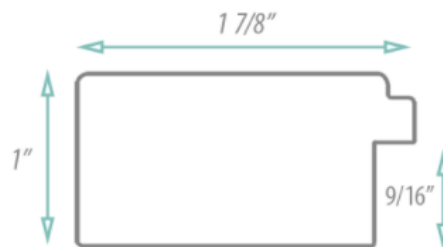

SPECIFICATION SHEET

FRAMED MIRROR

MODEL#: FM 79672-24X30

FRAMED MIRRORS COLLECTION

FEATURES:

- ONE 24X30" HIGH RESOLUTION SILVER PLATE GLASS MIRROR SIZE W/ DECORATIVE FRAME.
- "WALL HUGGER" HANGER FOR MOUNTING INCLUDED.
- STANDARD MOUNTING STYLE IS VERTICAL. FOR HORIZONTAL, PLEASE SPECIFY WHEN ORDERING.
- PACKED IN FOUR WALL (FOLDED DOUBLE WALL) CORRUGATION.
- STYLE: MODERN
- COLOR: BLACK
- FINISH: MATTE

MIRROR FINISHES:

- FLAT POLISHED EDGE
- BEVELED EDGE

OVERALL SIZE DIMENSION: 29" WIDE X 34" HIGH X 1" DEEP